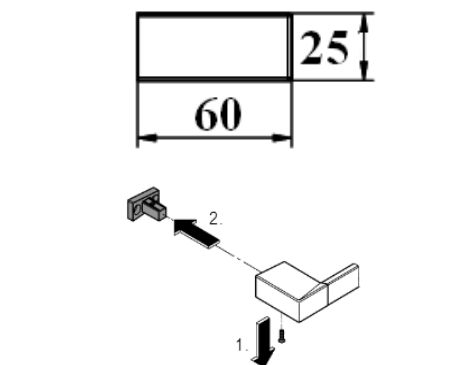

## SANITARY WARE SPECIFICATION SHEET

Item Descriptions	Grohe (Germany) "Selection Cube" chrome plated towel bar
Model	40767000
Material	Brass Chrome Plated
Manufacturer	GROHE Limited
Brand Origin	Germany
Source	Acme Sanitary Ware Co. Ltd Mr. Eric Wong/ Mr. Wilson Hung
Contact Tel/Fax	(852) 2388-7171 / (852) 2710-8012
E-mail	acme@acmesanitary.com.hk
Website	www.acmesanitary.com.hk

Illustration/ Drawing

Creating a coherent, practical bathroom scheme means paying attention to the small details, and with GROHE's Selection Cube accessories it's easy to get the final elements just right. This Cube Towel Rail is large enough for towels of up to 460mm wide and is a great accessory for keeping towels dry and always ready to go. Crafted in premium materials, it is wall-mounted with a sturdy concealed fastening that is easy to fit thanks to the GROHE QuickFix installation system and the clear step-by-step instructions. The design's crisp, clean lines are perfect for minimalist rooms and its dazzling, durable GROHE StarLight chrome finish will look good for years to come

- GROHE StarLight finish
- Material: Metal
- 19" (Functional length 18")
- Concealed fastening

Key Features & Innovations

Note:

\* All information of the above is for the reference only. No prior notice is made if any changes.