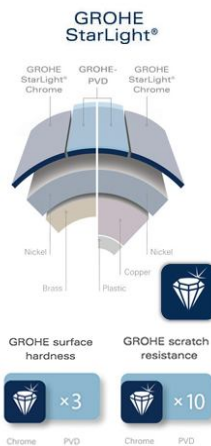

## SANITARY WARE SPECIFICATION SHEET

Item Descriptions	Grohe (Germany) "Selection Cube" chrome plated towel bar
Model	40767000
Material	Brass Chrome Plated
Manufacturer	GROHE Limited
Brand Origin	Germany
Source	Acme Sanitary Ware Co. Ltd Mr. Eric Wong/ Mr. Wilson Hung
Contact Tel/Fax	(852) 2388-7171 / (852) 2710-8012
E-mail	acme@acmesanitary.com.hk
Website	www.acmesanitary.com.hk

Illustration/ Drawing

Creating a coherent, practical bathroom scheme means paying attention to the small details, and with GROHE's Selection Cube accessories it's easy to get the final elements just right. This Cube Towel Rail is large enough for towels of up to 460mm wide and is a great accessory for keeping towels dry and always ready to go. Crafted in premium materials, it is wall-mounted with a sturdy concealed fastening that is easy to fit thanks to the GROHE QuickFix installation system and the clear step-by-step instructions. The design's crisp, clean lines are perfect for minimalist rooms and its dazzling, durable GROHE StarLight chrome finish will look good for years to come

- GROHE StarLight finish
- Material: Metal
- 19" (Functional length 18")
- Concealed fastening

Key Features & Innovations

Note:

\* All information of the above is for the reference only. No prior notice is made if any changes.